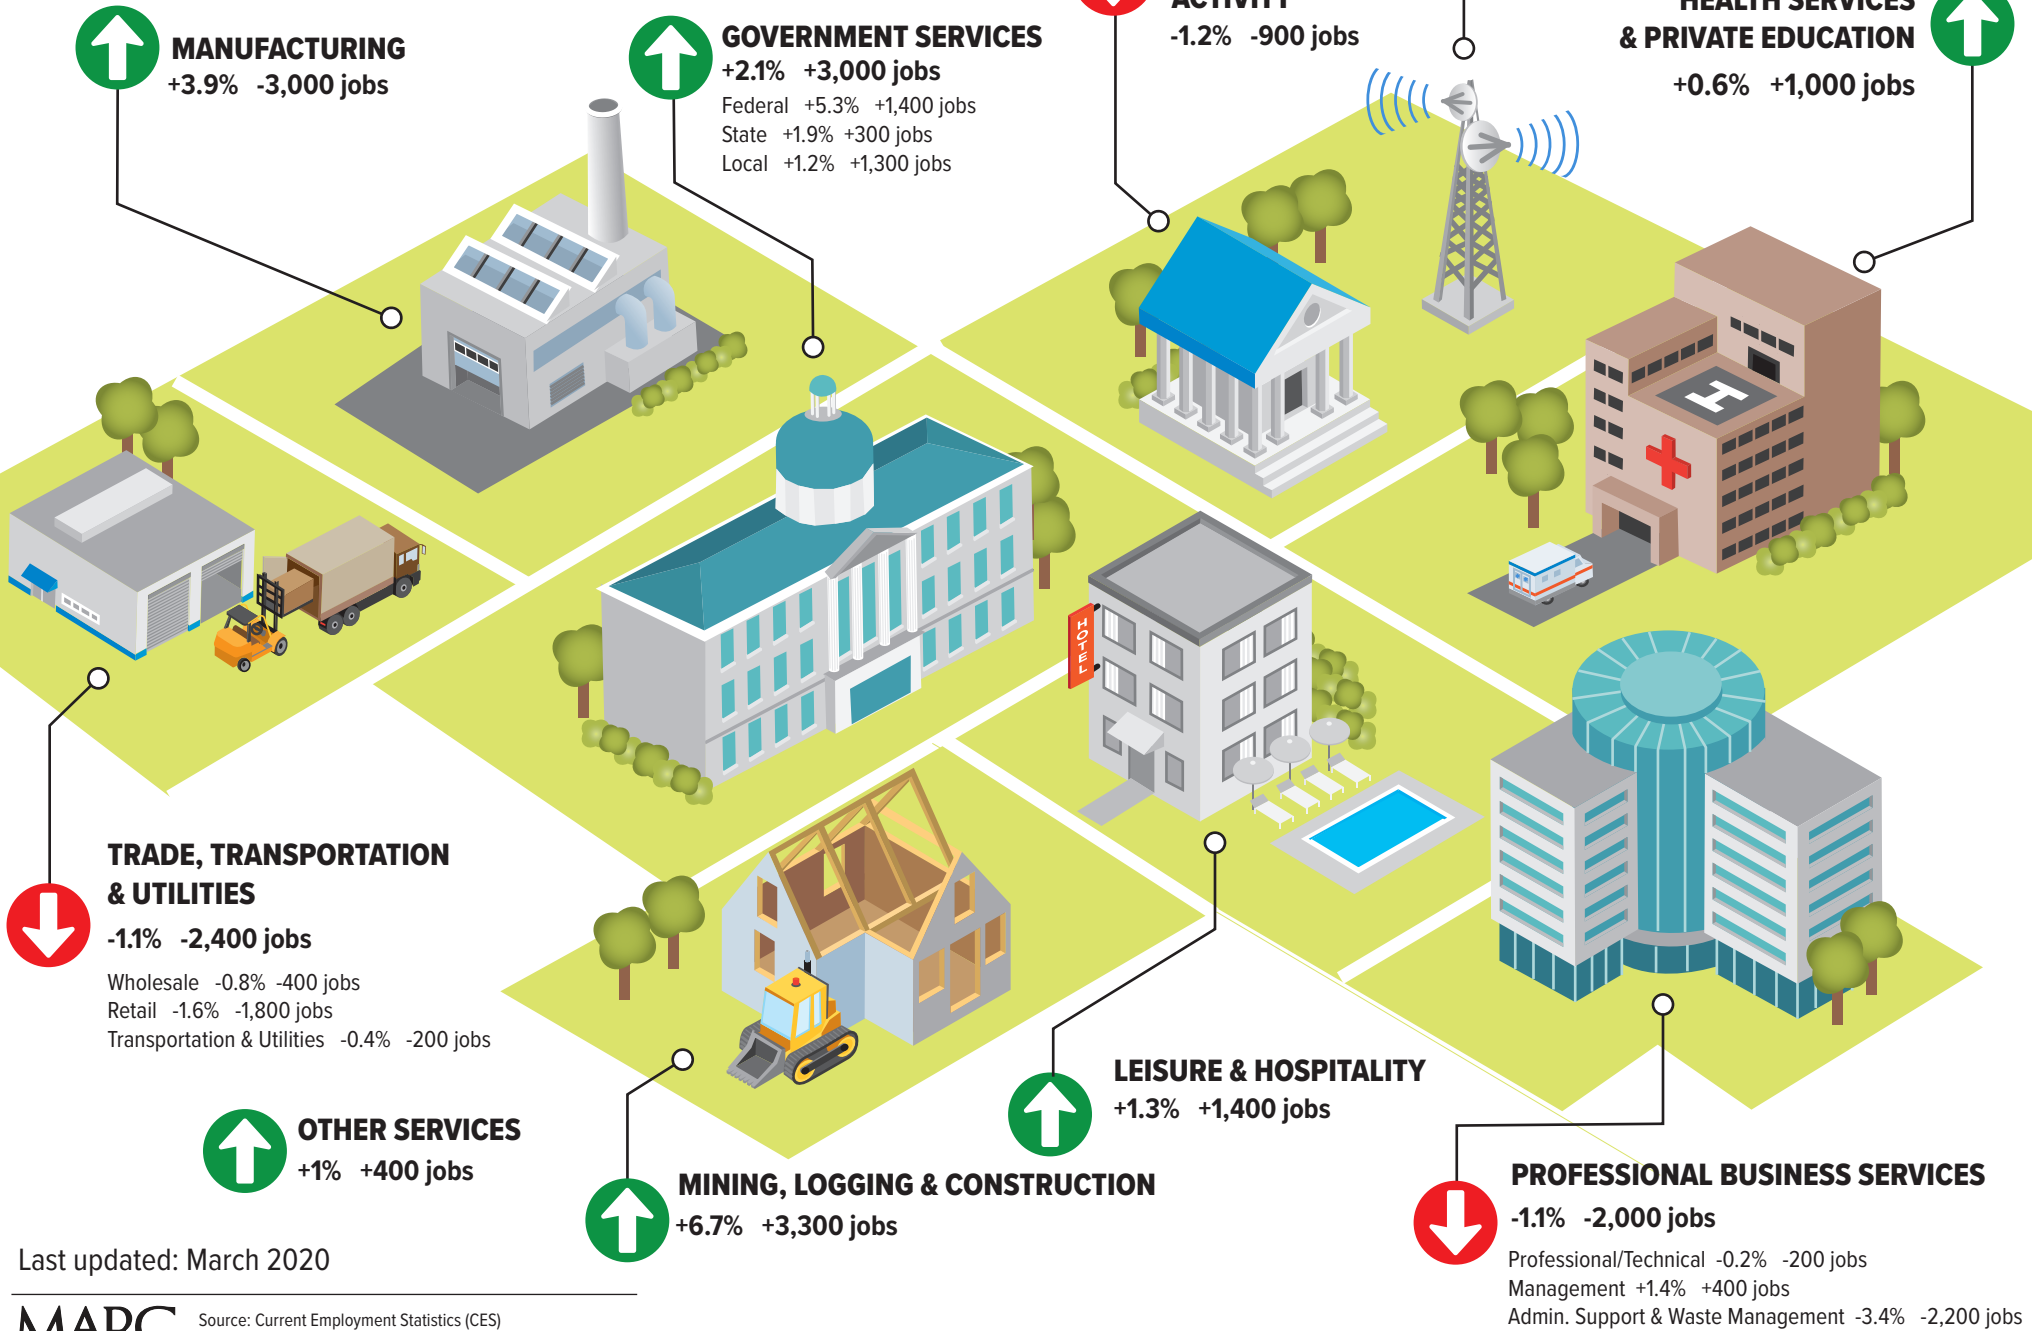

# KC METRO EMPLOYMENT BY INDUSTRY

YEAR-OVER-YEAR CHANGE • JANUARY 2019-JANUARY 2020

Last updated: March 2020